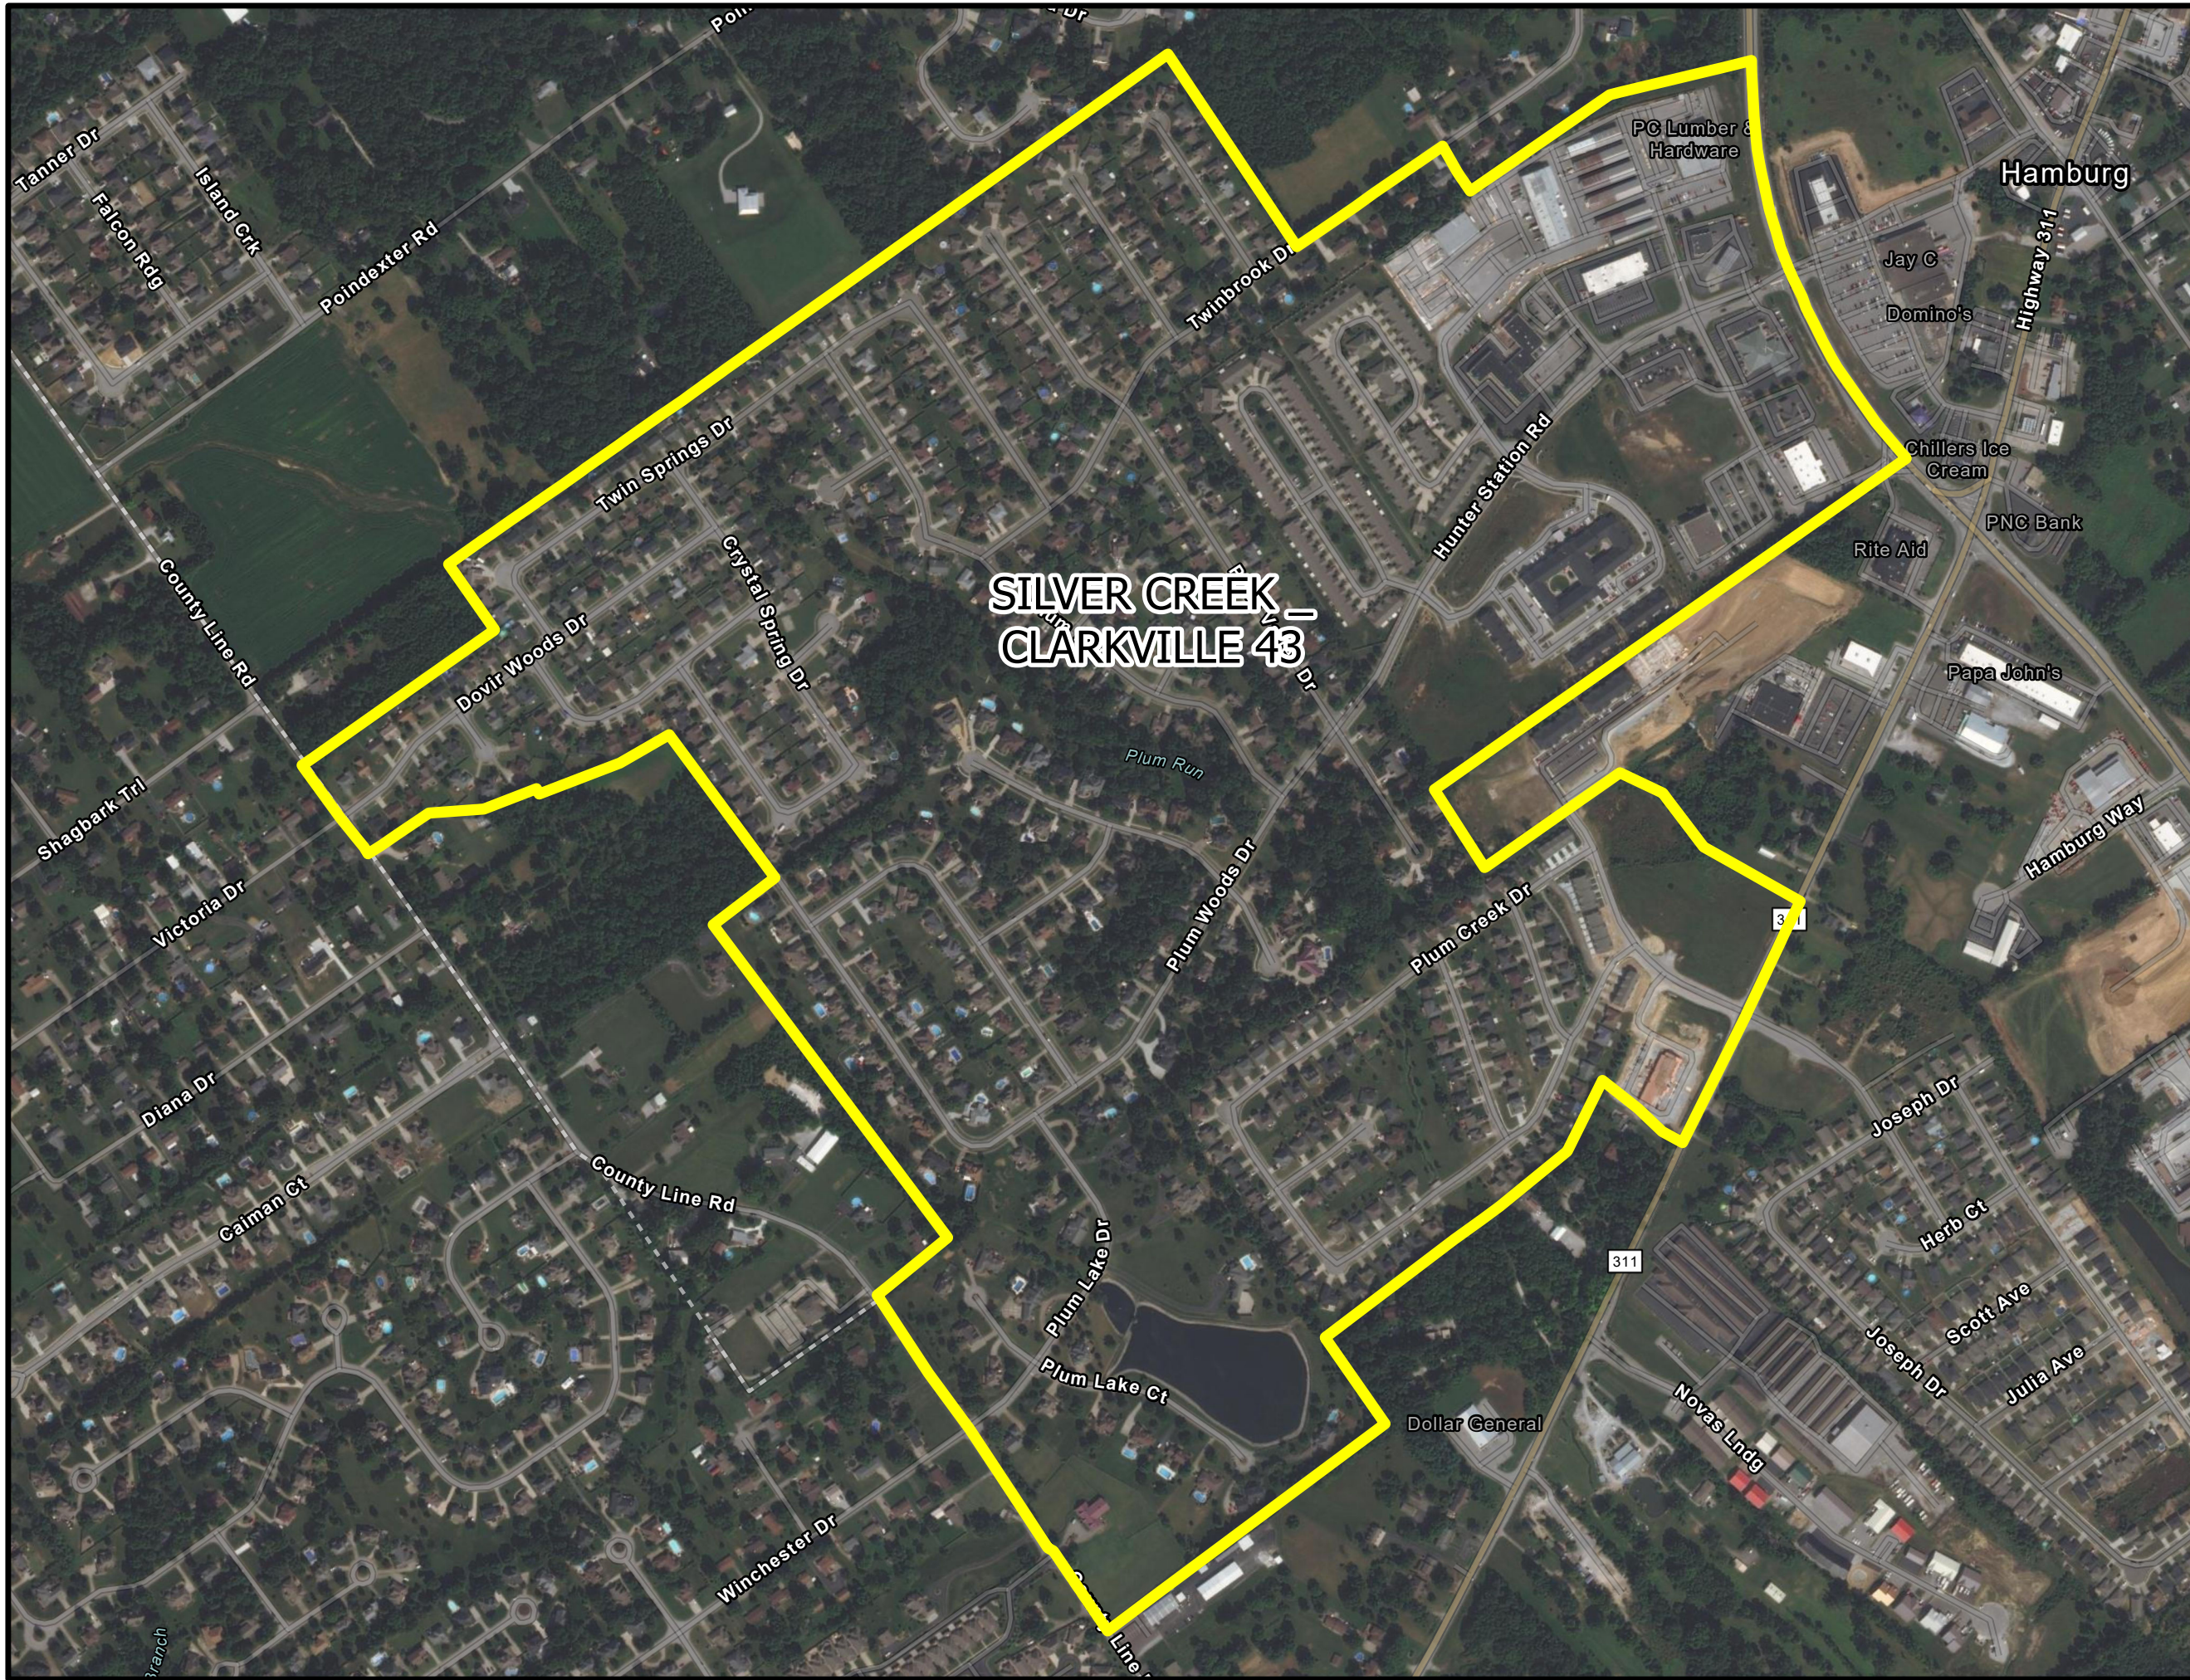

SILVER CREEK_CLARKSVILLE 43

CLARK COUNTY, INDIANA
2022 PRECINCTS
MAP 63 of 74

LEGEND

 2022 PRECINCTS

SILVER CREEK
CLARKSVILLE 43

Esri Community Maps Contributors, Jefferson County, KY, © OpenStreetMap, Microsoft, Esri, HERE, Garmin, SafeGraph, GeoTechnologies, Inc., METI/NASA, USGS, EPA, NPS, US Census Bureau, USDA, Maxar

1" = 525'
Scalable when printed
on 11" x 17" paper

Jacobi, Toombs & Lanz, Inc.
Consulting Engineers & Land Surveyors
2307 River Road Suite 203 - Louisville, Kentucky 40206
502-583-5994 - WWW.JTLENG.COM