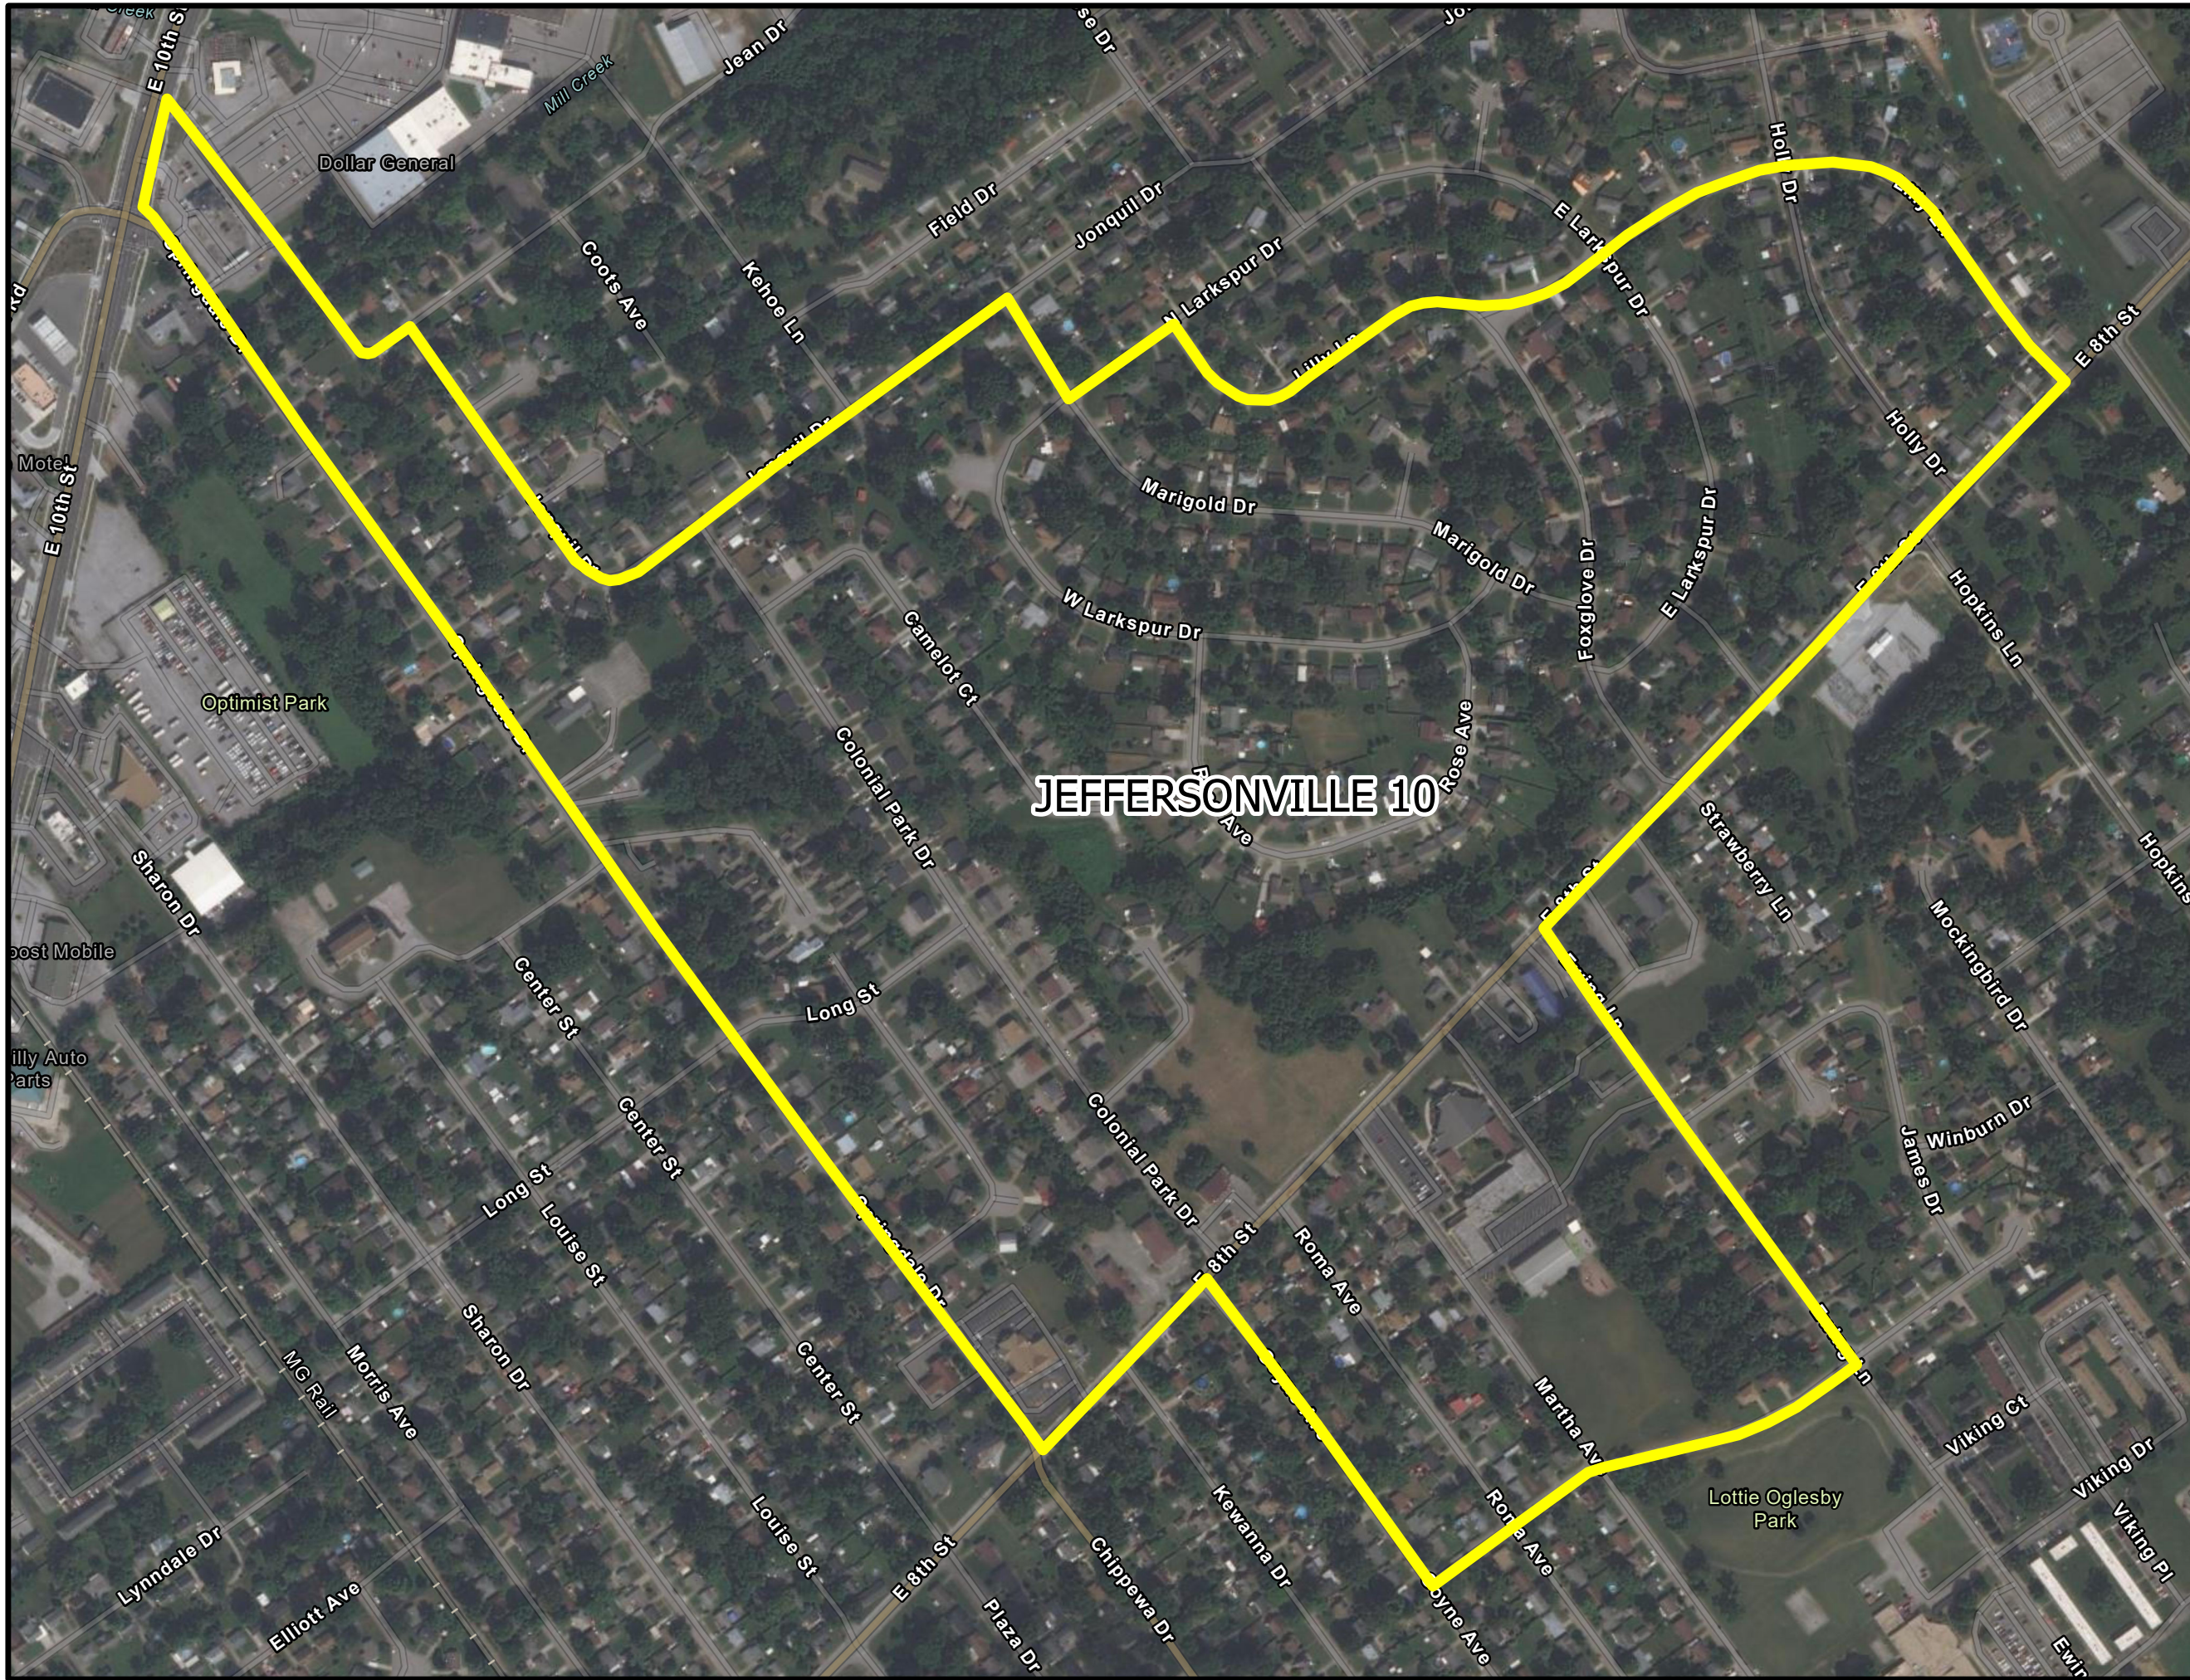

JEFFERSONVILLE 10

CLARK COUNTY, INDIANA
2022 PRECINCTS
MAP 21 of 74

LEGEND

 2022 PRECINCTS

Esri Community Maps Contributors, Jefferson County, KY, © OpenStreetMap, Microsoft, Esri, HERE, Garmin, SafeGraph, GeoTechnologies, Inc., METI/NASA, USGS, EPA, NPS, US Census Bureau, USDA, Maxar

1" = 375'
Scalable when printed
on 11" x 17" paper

 **Jacobi, Toombs & Lanz, Inc.**
Consulting Engineers & Land Surveyors
2307 River Road Suite 203 - Louisville, Kentucky 40206
502-583-5994 - WWW.JTLENG.COM