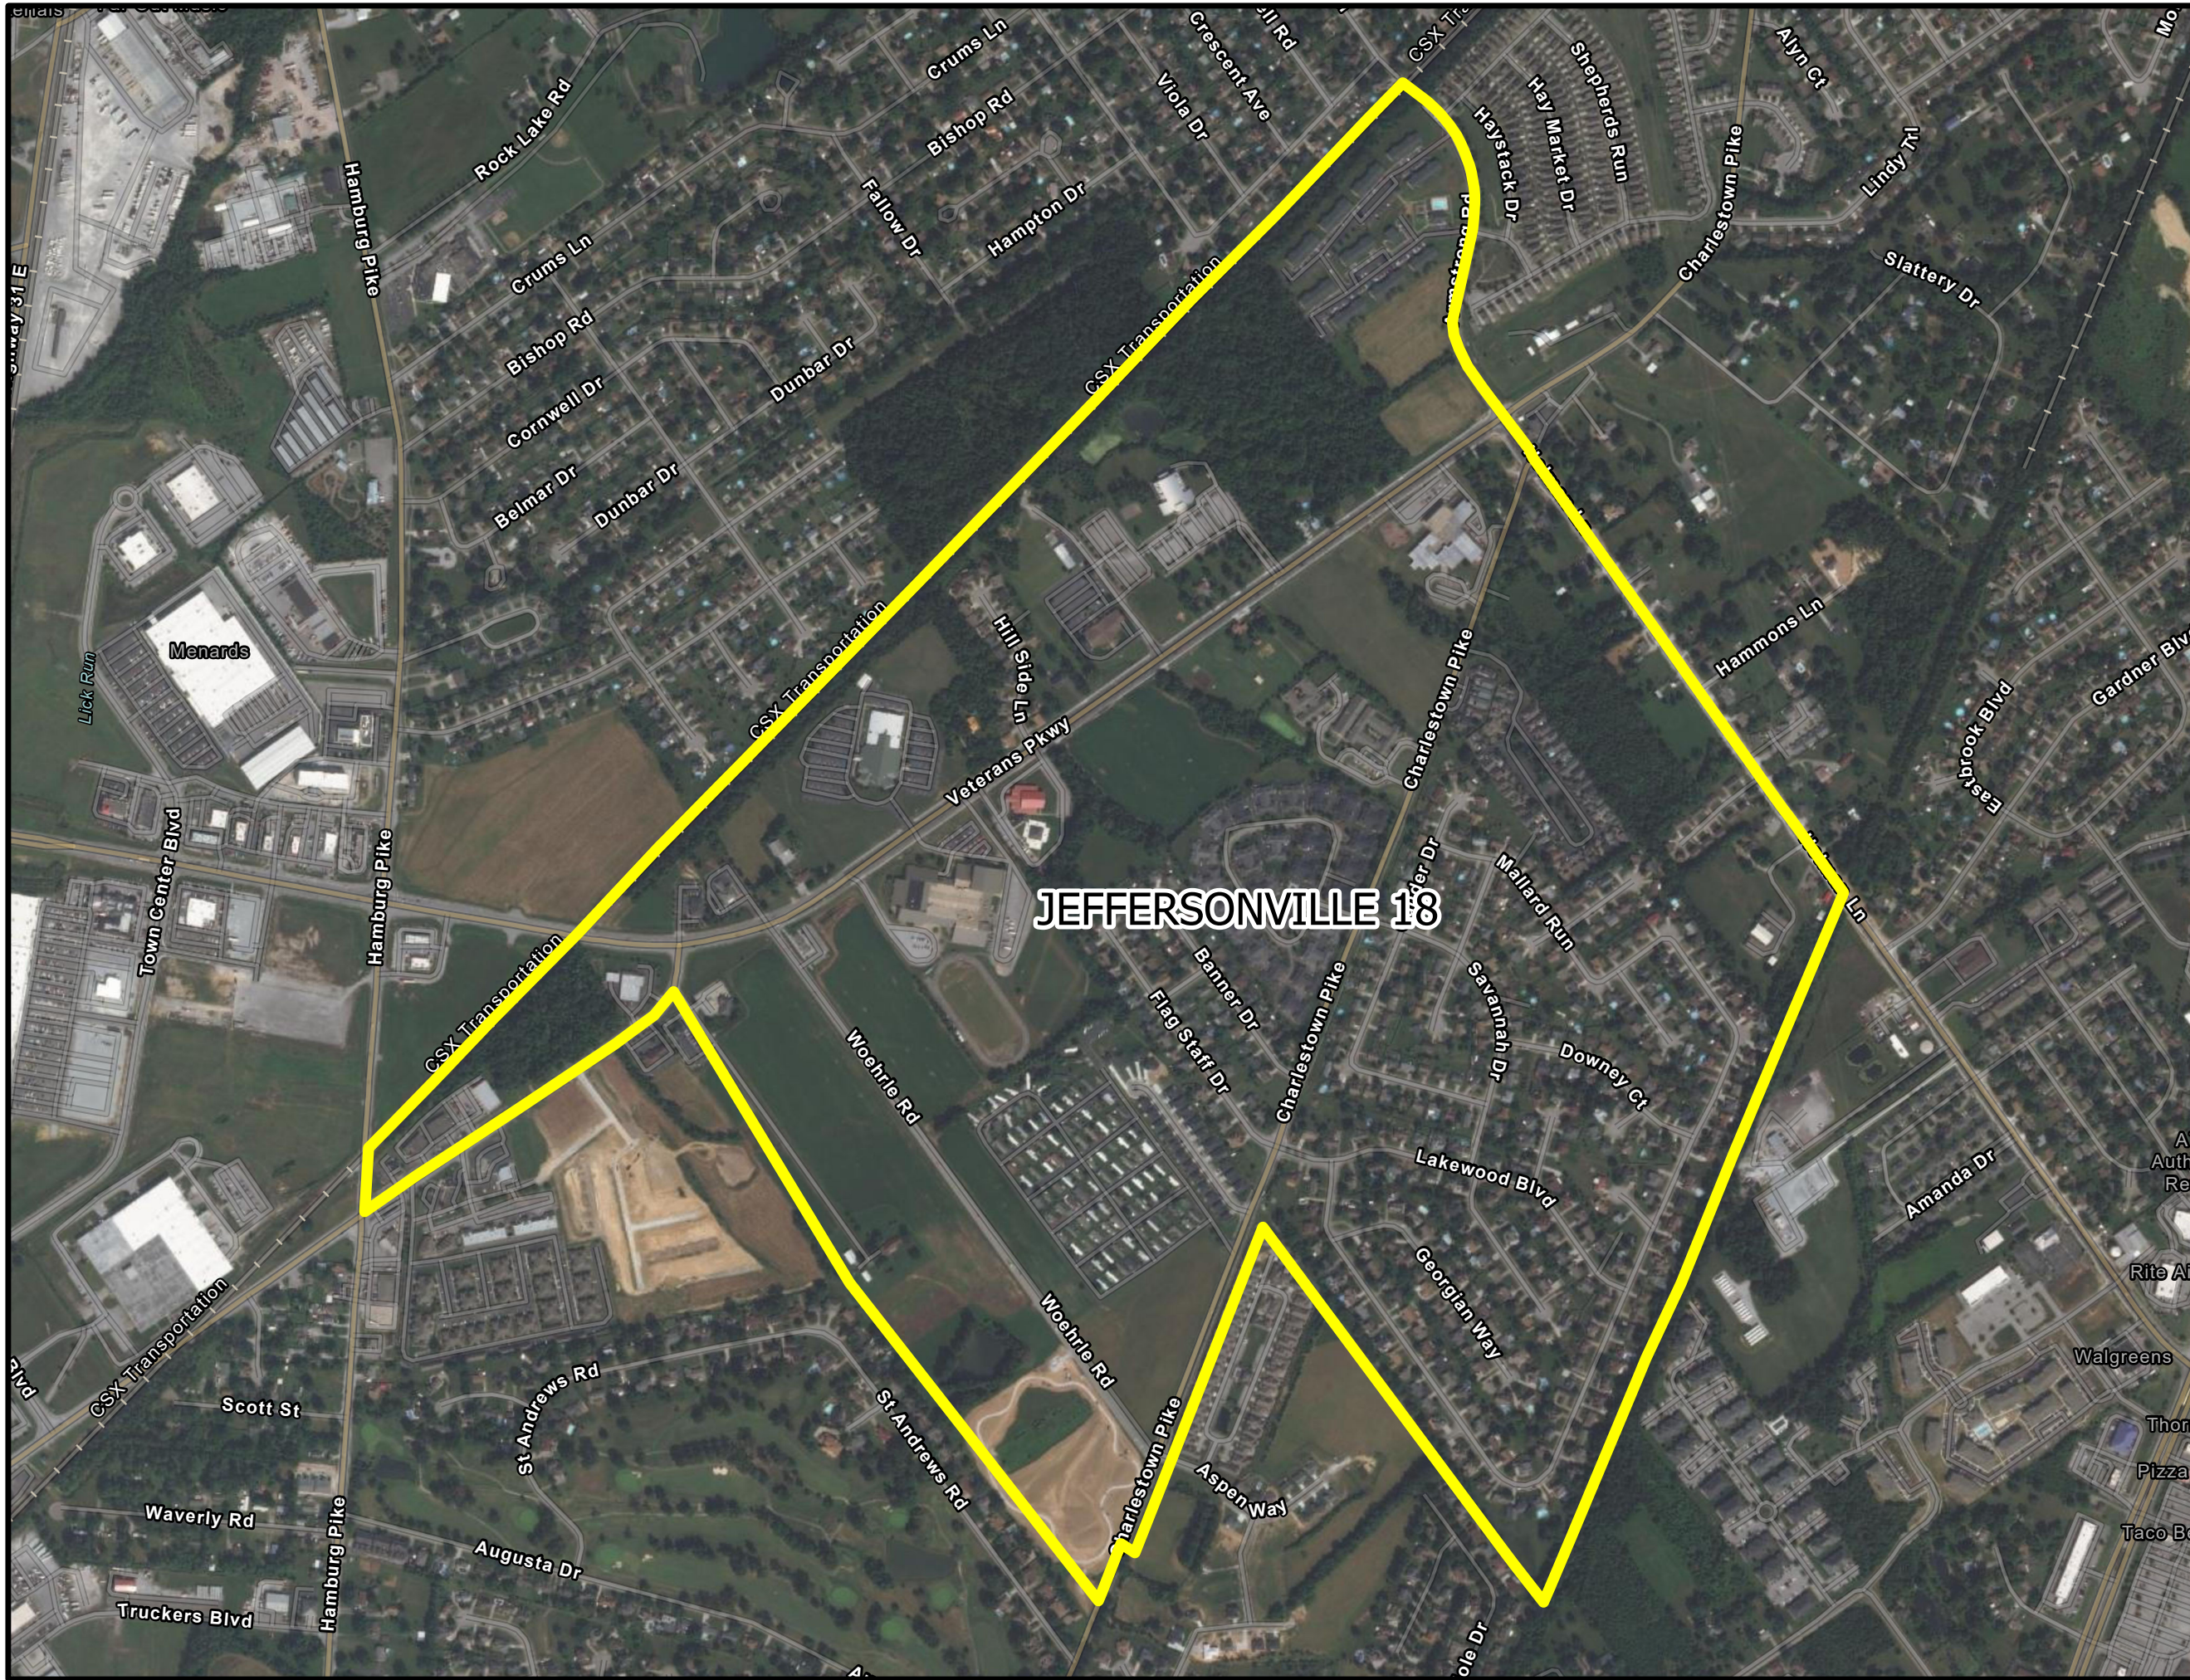

JEFFERSONVILLE 18

CLARK COUNTY, INDIANA
2022 PRECINCTS
MAP 29 of 74

LEGEND

 2022 PRECINCTS

JEFFERSONVILLE 18

Esri Community Maps Contributors, Jefferson County, KY, ©
OpenStreetMap, Microsoft, Esri, HERE, Garmin, SafeGraph,
GeoTechnologies, Inc., METI/NASA, USGS, EPA, NPS, US Census
Bureau, USDA, Maxar

1" = 750'
Scalable when printed
on 11" x 17" paper

Jacobi, Toombs & Lanz, Inc.
Consulting Engineers & Land Surveyors
2307 River Road Suite 203 - Louisville, Kentucky 40206
502-583-5994 - WWW.JTLENG.COM