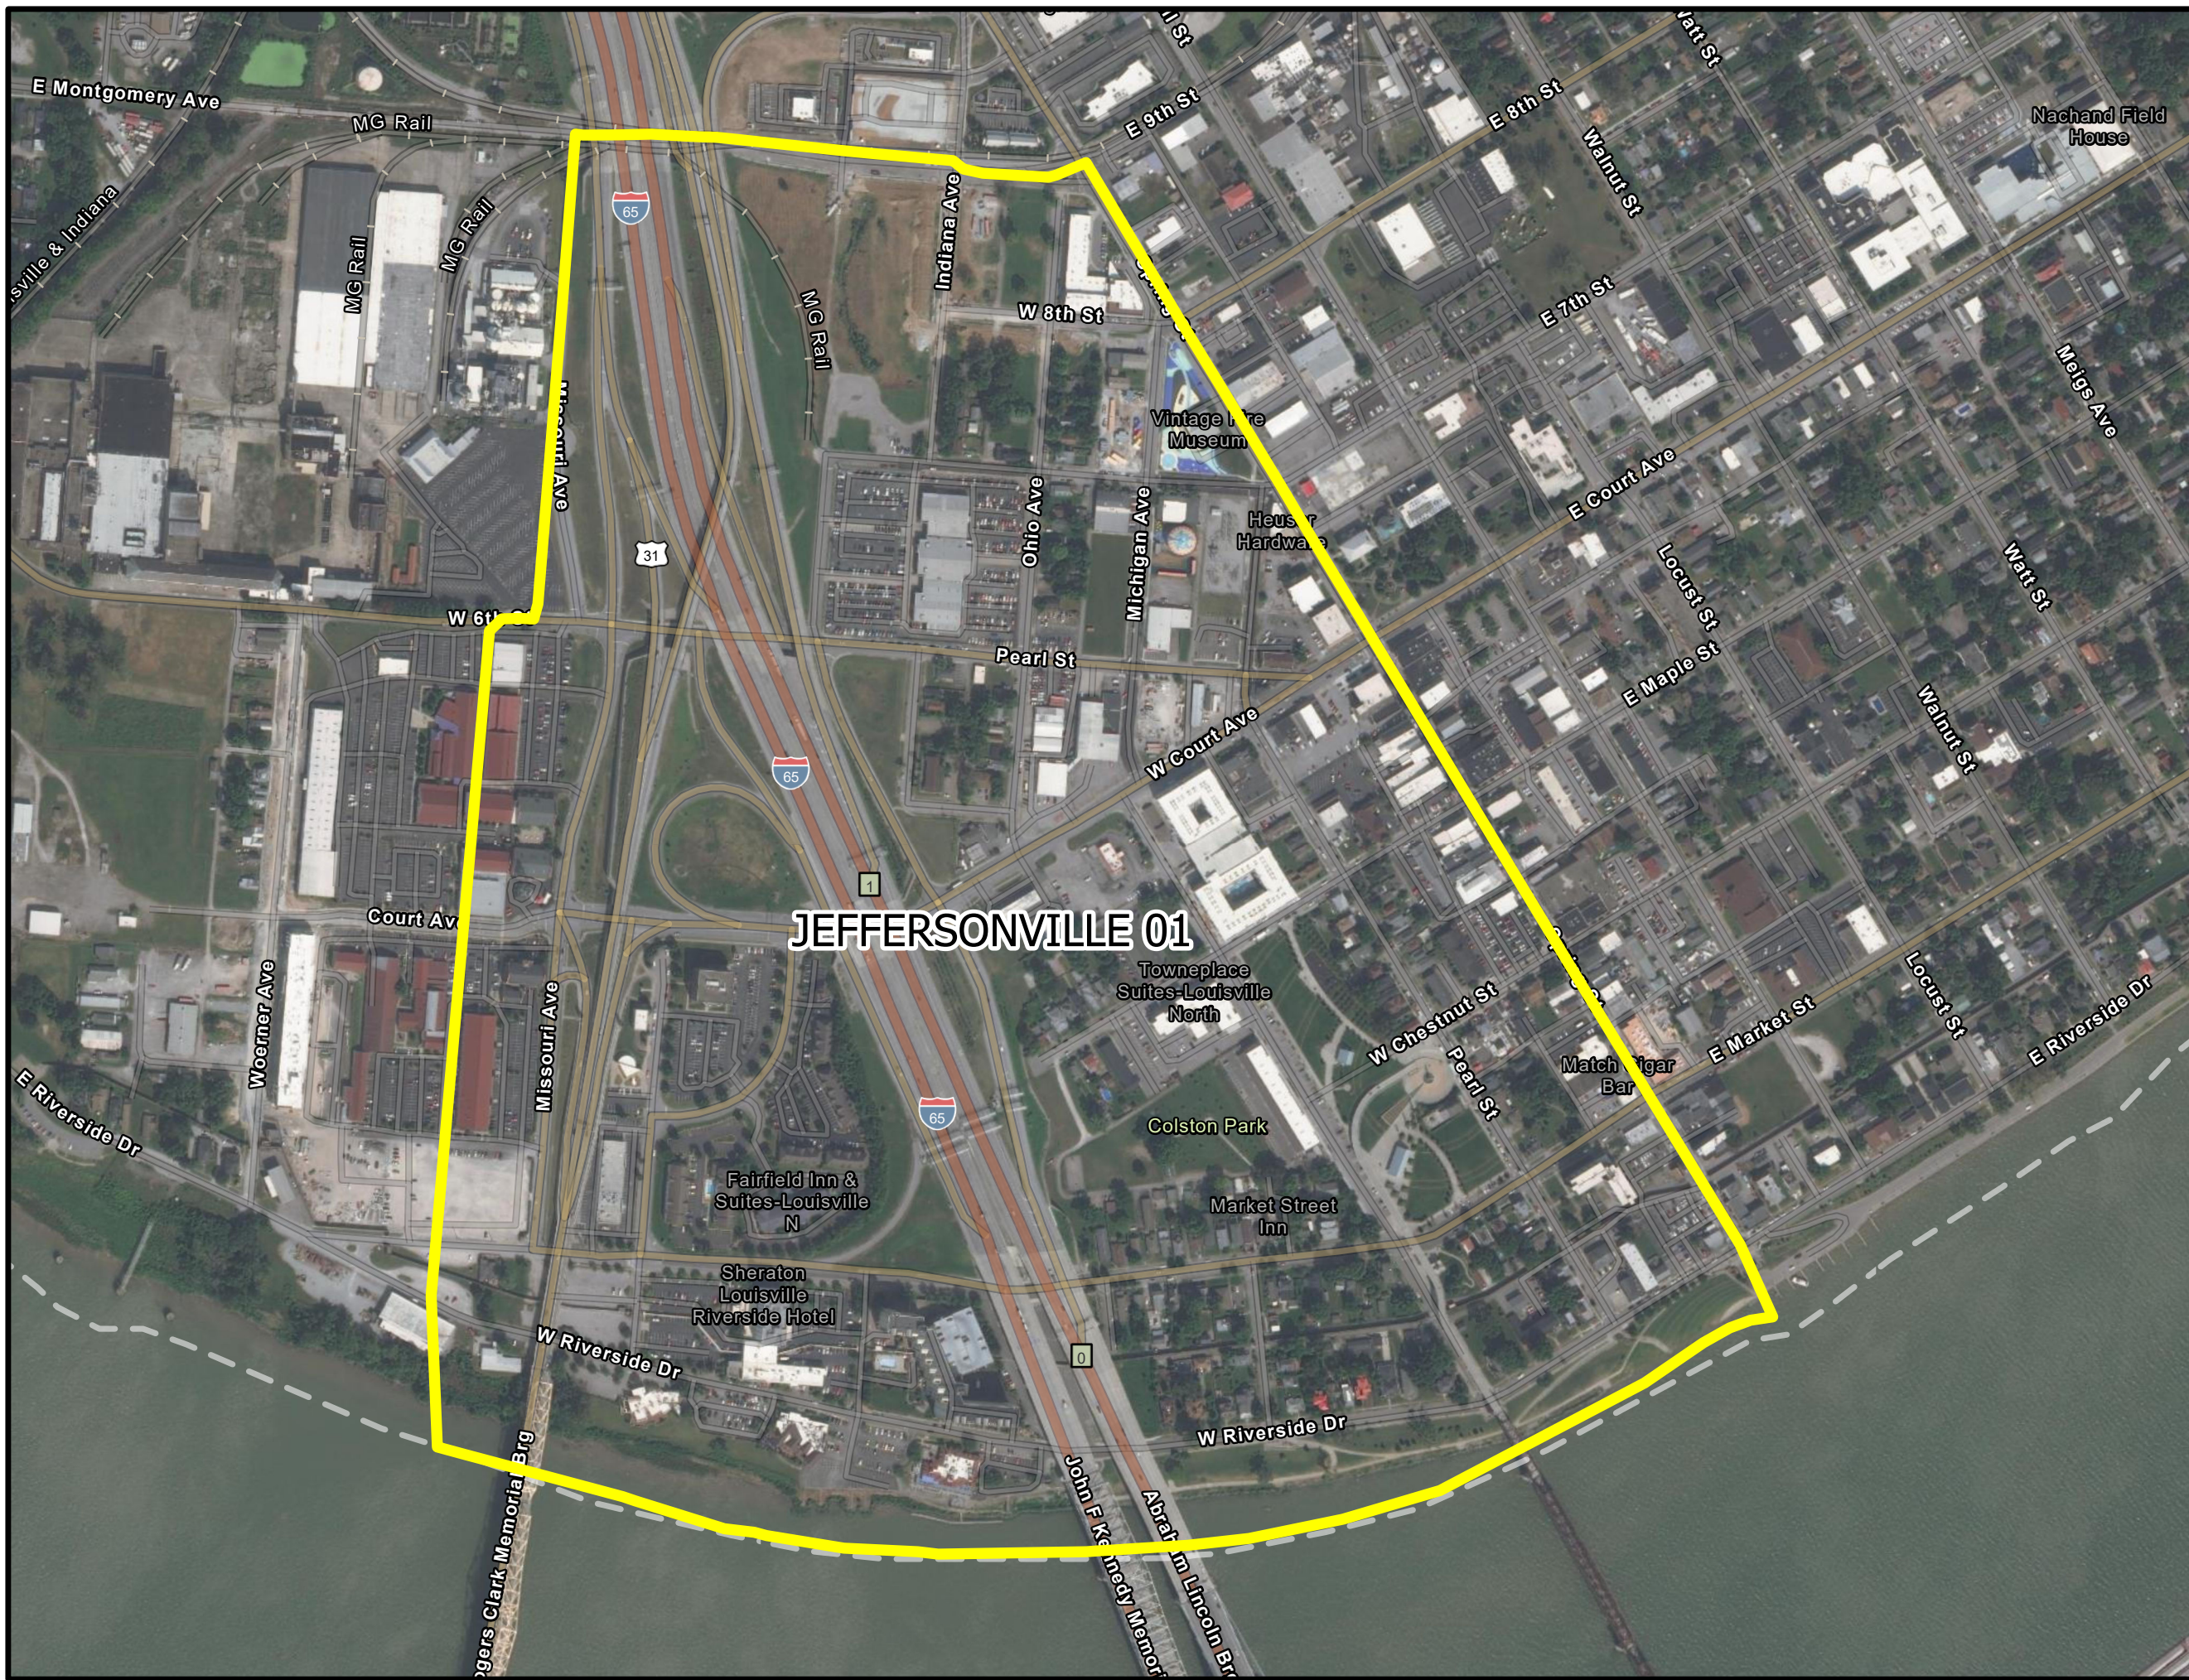

JEFFERSONVILLE 01

CLARK COUNTY, INDIANA
2022 PRECINCTS
MAP 12 of 74

LEGEND

2022 PRECINCTS

Esri Community Maps Contributors, Jefferson County, KY, ©
OpenStreetMap, Microsoft, Esri, HERE, Garmin, SafeGraph,
GeoTechnologies, Inc., METI/NASA, USGS, EPA, NPS, US Census
Bureau, USDA, Maxar

1" = 450'
Scalable when printed
on 11" x 17" paper

Jacobi, Toombs & Lanz, Inc.
Consulting Engineers & Land Surveyors
2307 River Road Suite 203 - Louisville, Kentucky 40206
502-583-5994 - WWW.JTLENG.COM

DISCLAIMER:
Jacobi, Toombs & Lanz has no indication or reason to believe that there are any inaccuracies or defects in information incorporated in this work and make NO REPRESENTATIONS OF ANY KIND, INCLUDING BUT NOT LIMITED TO, THE WARRANTIES OF MERCHANTABILITY OR FITNESS FOR A PARTICULAR USE, NOR ARE ANY SUCH WARRANTIES TO BE IMPLIED WITH RESPECT TO THE INFORMATION OR DATA FURNISHED HEREIN.